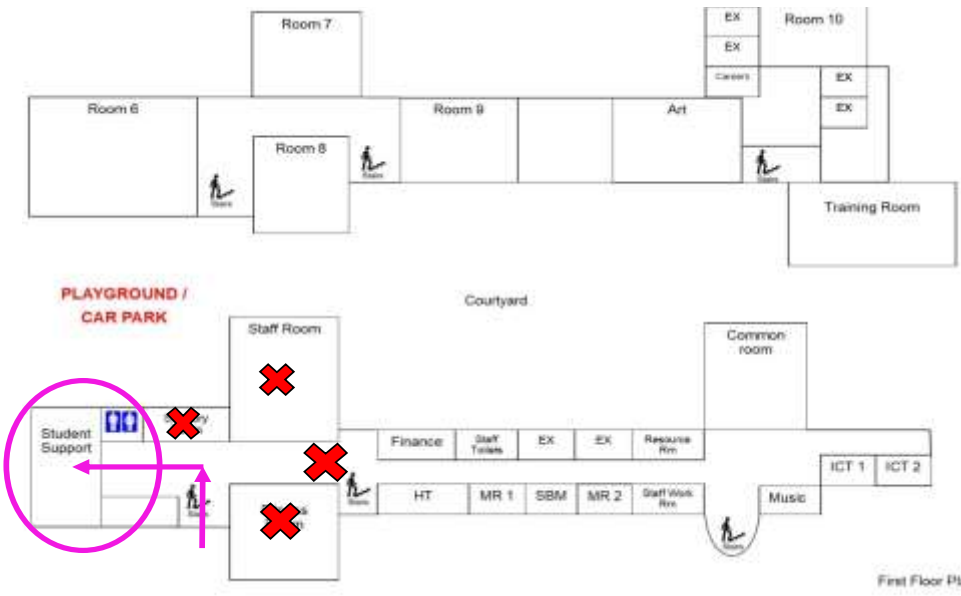

Room 6

Fire Exit, Assembly Point E, Playground

Room 9

Fire Exit, Assembly Point E, Playground

Room 1/2

Fire Exit, Assembly Point B, Staff Car Park

Room 4/3

Fire Exit, Assembly Point C, Back Field

Room 10

Fire Exit, Assembly point, D, Grass by Post 16

Student Support

Fire Exit, Assembly Point A, Tennis Court

Staffrooms/work areas/toilet access

Care must be taken when using shared toilet facilities.
Follow signage.