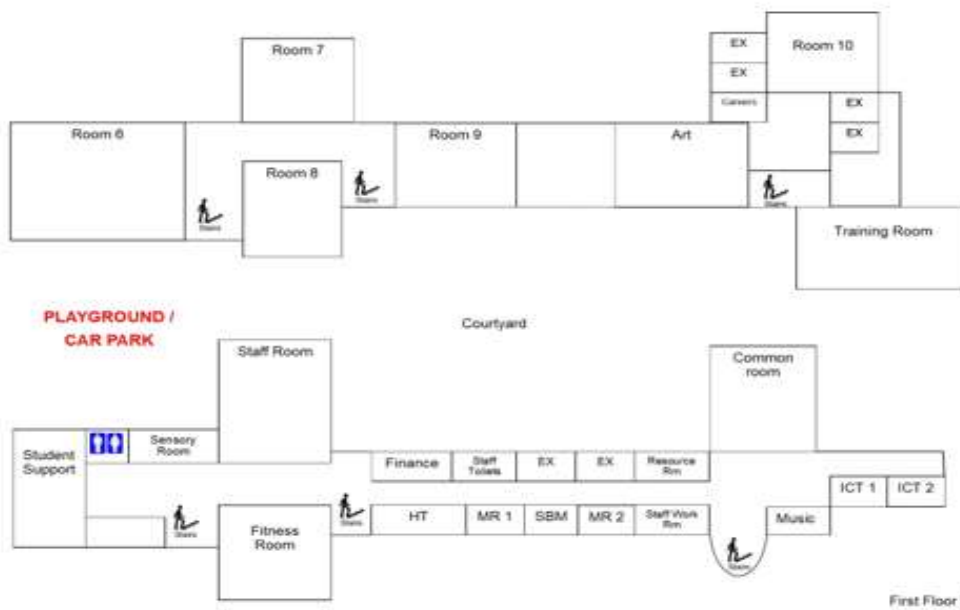

Room 6

Fire Exit, Assembly Point E, Playground

Room 9

Fire Exit, Assembly Point E, Playground

Room 1/2

Fire Exit, Assembly Point B, Staff Car Park

Room 4/3

Fire Exit, Assembly Point C, Back Field

Room 10

Fire Exit, Assembly point, D, Grass by Post 16

Student Support

Fire Exit, Assembly Point A, Tennis Court

Staffrooms/work areas/toilet access

Care must be taken when using shared toilet facilities.
Follow signage.