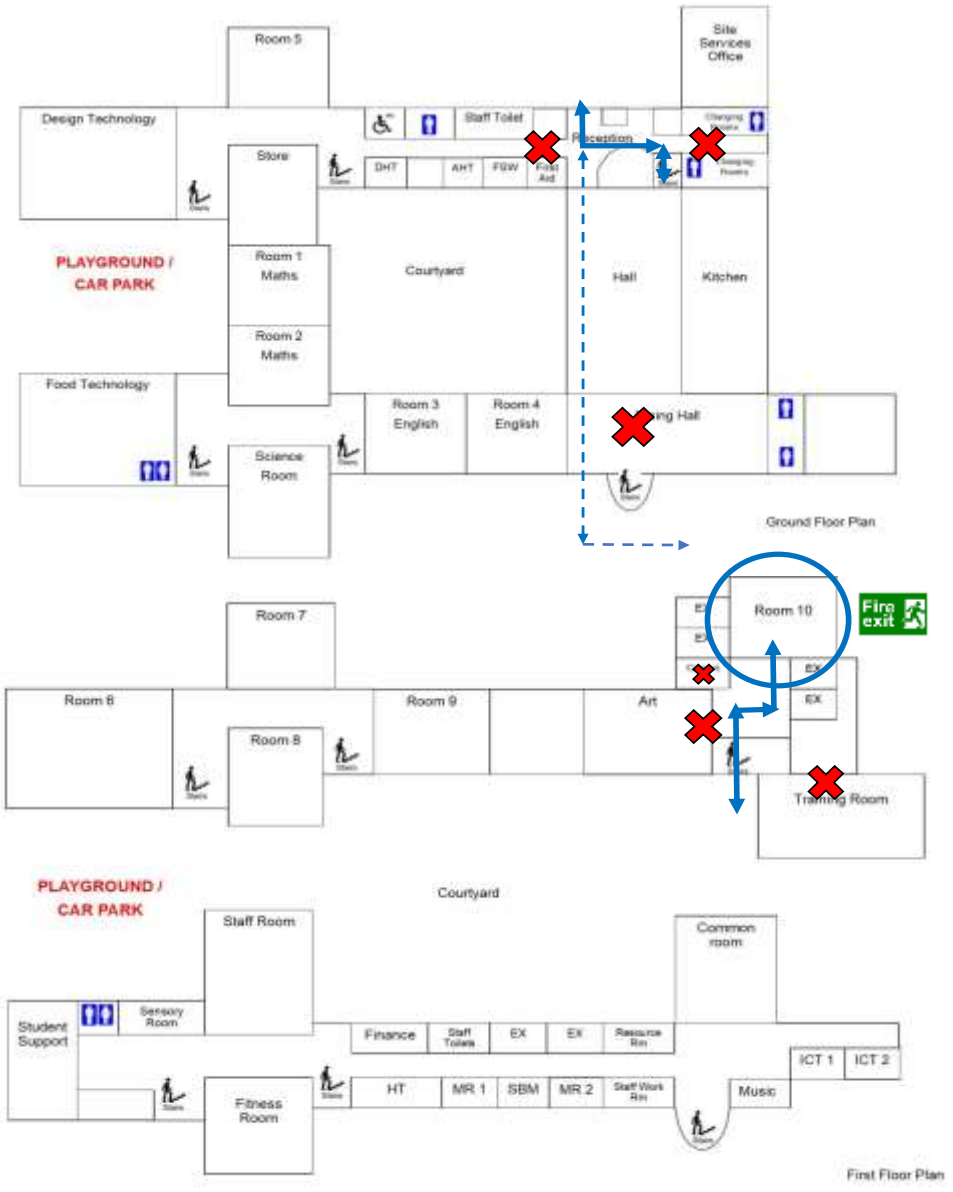

Room 6

Fire Exit, Assembly Point E, Playground

Room 9

Fire Exit, Assembly Point E, Playground

Room 1/2

Fire Exit, Assembly Point B, Staff Car Park

Room 4/3

Fire Exit, Assembly Point C, Back Field

Room 10

Fire Exit, Assembly point, D, Grass by Post 16

Student Support

Fire Exit, Assembly Point A, Tennis Court

Staffrooms/work areas/toilet access

Care must be taken when using shared toilet facilities.
Follow signage.