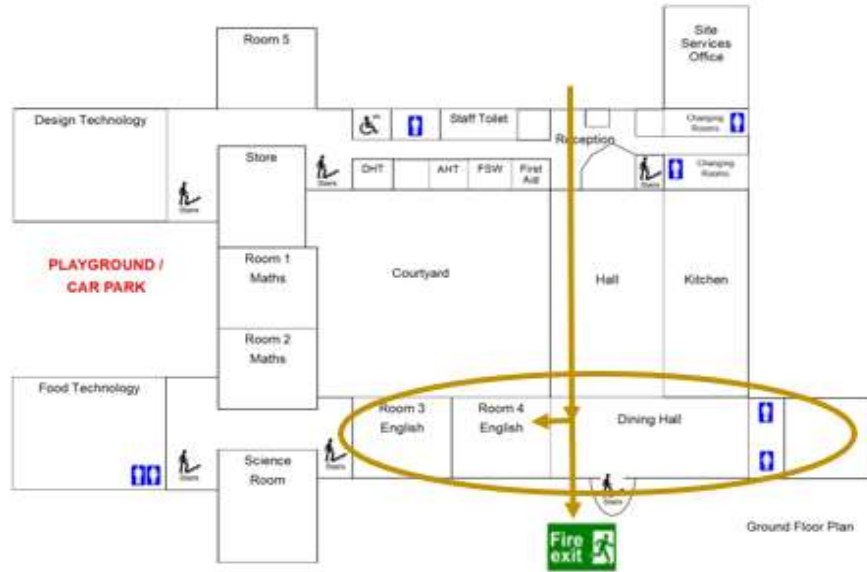

Room 6

Fire Exit, Assembly Point E, Playground

Room 9

Fire Exit, Assembly Point E, Playground

Room 1/2

Fire Exit, Assembly Point B, Staff Car Park

Room 4/3

Fire Exit, Assembly Point C, Back Field

Room 10

Fire Exit, Assembly point, D, Grass by Post 16

Student Support

Fire Exit, Assembly Point A, Tennis Court

Staffrooms/work areas/toilet access

Care must be taken when using shared toilet facilities.
Follow signage.