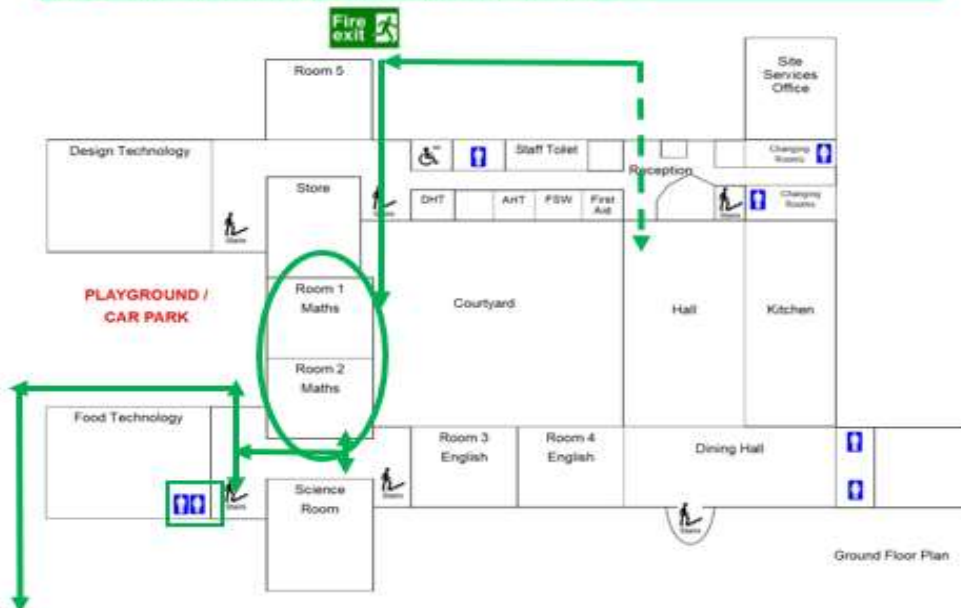

Room 6

Fire Exit, Assembly Point E, Playground

Room 9

Fire Exit, Assembly Point E, Playground

Room 1/2

Fire Exit, Assembly Point B, Staff Car Park

Room 4/3

Fire Exit, Assembly Point C, Back Field

Room 10

Fire Exit, Assembly point, D, Grass by Post 16

Student Support

Fire Exit, Assembly Point A, Tennis Court

Staffrooms/work areas/toilet access

Care must be taken when using shared toilet facilities.
Follow signage.