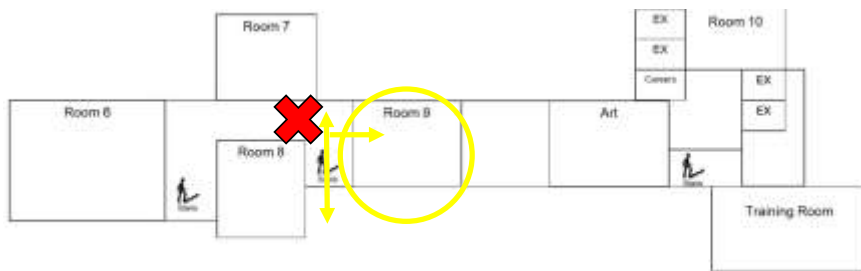

Room 6

Fire Exit, Assembly Point E, Playground

Room 9

Fire Exit, Assembly Point E, Playground

Room 1/2

Fire Exit, Assembly Point B, Staff Car Park

Room 4/3

Fire Exit, Assembly Point C, Back Field

Room 10

Fire Exit, Assembly point, D, Grass by Post 16

Student Support

Fire Exit, Assembly Point A, Tennis Court

Staffrooms/work areas/toilet access

Care must be taken when using shared toilet facilities.
Follow signage.