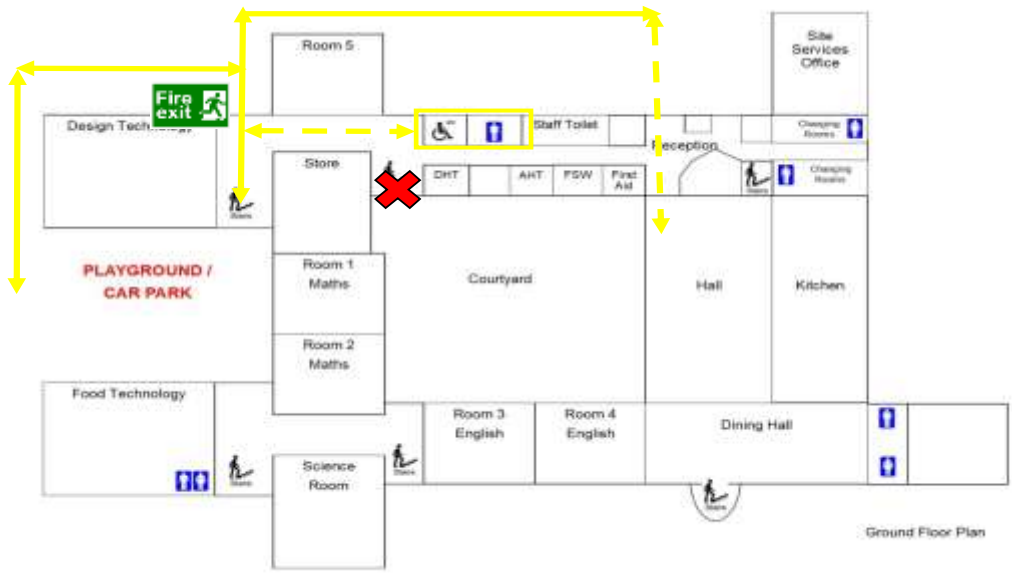

Room 6

Fire Exit, Assembly Point E, Playground

Room 9

Fire Exit, Assembly Point E, Playground

Room 1/2

Fire Exit, Assembly Point B, Staff Car Park

Room 4/3

Fire Exit, Assembly Point C, Back Field

Room 10

Fire Exit, Assembly point, D, Grass by Post 16

Student Support

Fire Exit, Assembly Point A, Tennis Court

Staffrooms/work areas/toilet access

Care must be taken when using shared toilet facilities.
Follow signage.