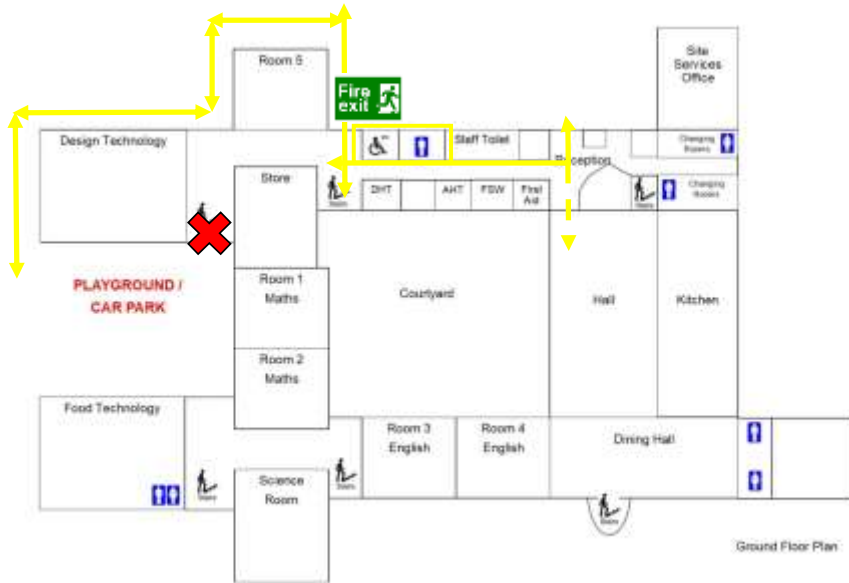

Room 6

Fire Exit, Assembly Point E, Playground

Room 9

Fire Exit, Assembly Point E, Playground

Room 1/2

Fire Exit, Assembly Point B, Staff Car Park

Room 4/3

Fire Exit, Assembly Point C, Back Field

Room 10

Fire Exit, Assembly point, D, Grass by Post 16

Student Support

Fire Exit, Assembly Point A, Tennis Court

Staffrooms/work areas/toilet access

Care must be taken when using shared toilet facilities.
Follow signage.