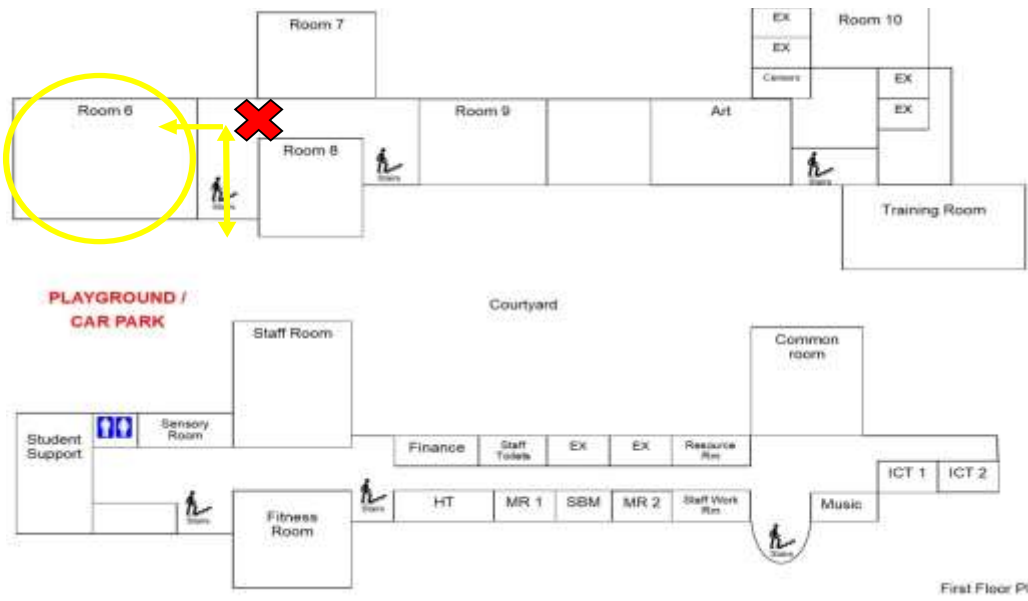

Room 6

Fire Exit, Assembly Point E, Playground

Room 9

Fire Exit, Assembly Point E, Playground

Room 1/2

Fire Exit, Assembly Point B, Staff Car Park

Room 4/3

Fire Exit, Assembly Point C, Back Field

Room 10

Fire Exit, Assembly point, D, Grass by Post 16

Student Support

Fire Exit, Assembly Point A, Tennis Court

Staffrooms/work areas/toilet access

Care must be taken when using shared toilet facilities.
Follow signage.