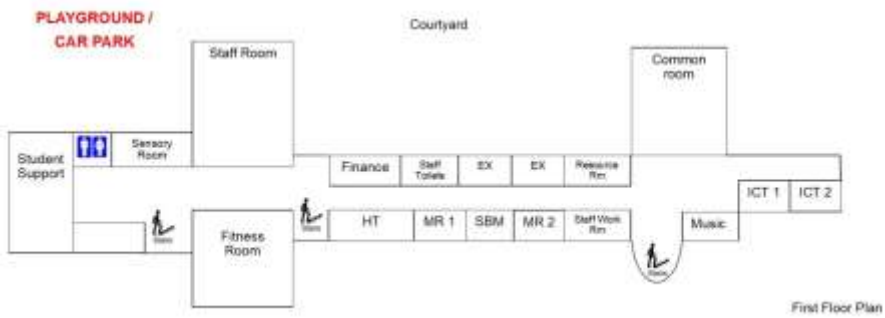

Room 6

Fire Exit, Assembly Point E, Playground

Room 9

Fire Exit, Assembly Point E, Playground

Room 1/2

Fire Exit, Assembly Point B, Staff Car Park

Room 4/3

Fire Exit, Assembly Point C, Back Field

Room 10

Fire Exit, Assembly point, D, Grass by Post 16

Student Support

Fire Exit, Assembly Point A, Tennis Court

Staffrooms/work areas/toilet access

Care must be taken when using shared toilet facilities.
Follow signage.