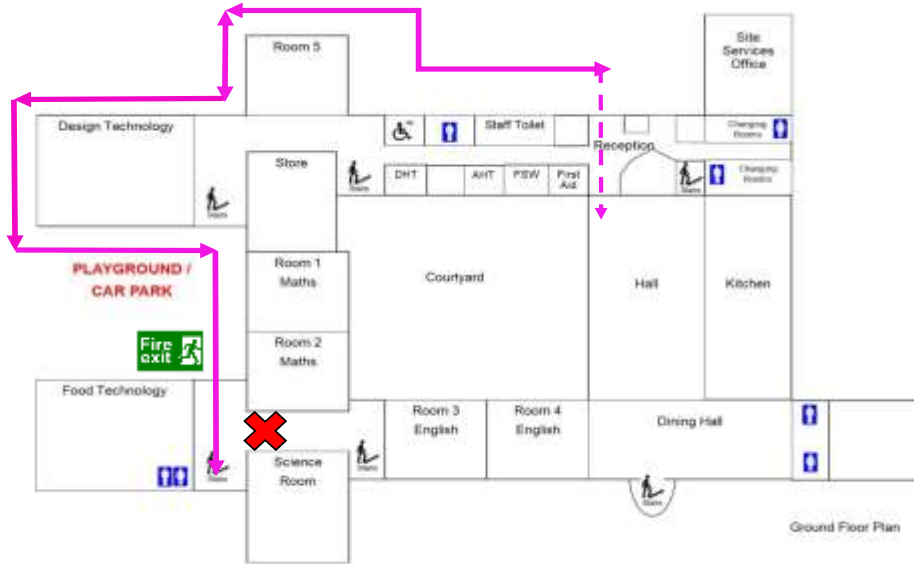

Room 6

Fire Exit, Assembly Point E, Playground

Room 9

Fire Exit, Assembly Point E, Playground

Room 1/2

Fire Exit, Assembly Point B, Staff Car Park

Room 4/3

Fire Exit, Assembly Point C, Back Field

Room 10

Fire Exit, Assembly point, D, Grass by Post 16

Student Support

Fire Exit, Assembly Point A, Tennis Court

Staffrooms/work areas/toilet access

Care must be taken when using shared toilet facilities.
Follow signage.