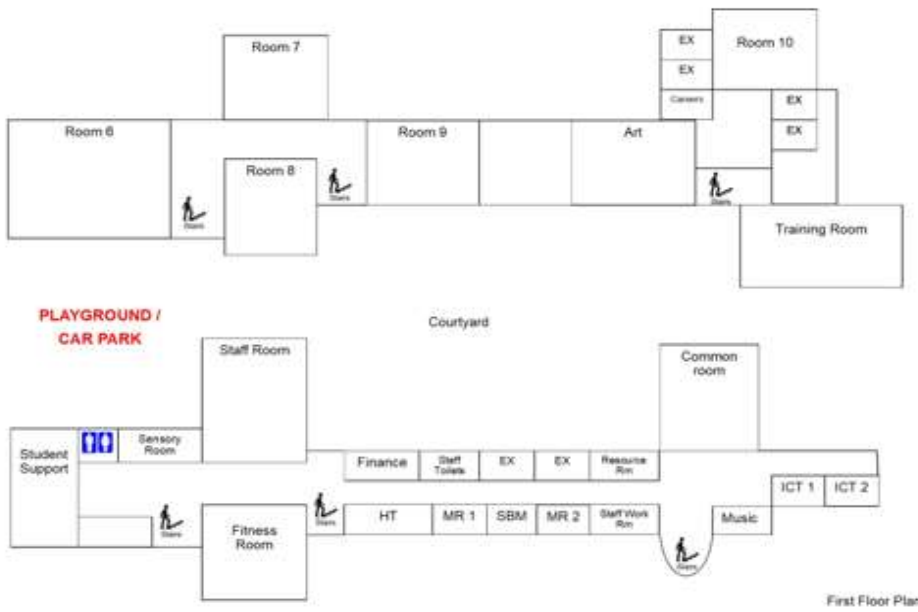

Room 6

Fire Exit, Assembly Point E, Playground

Room 9

Fire Exit, Assembly Point E, Playground

Room 1/2

Fire Exit, Assembly Point B, Staff Car Park

Room 4/3

Fire Exit, Assembly Point C, Back Field

Room 10

Fire Exit, Assembly point, D, Grass by Post 16

Student Support

Fire Exit, Assembly Point A, Tennis Court

Staffrooms/work areas/toilet access

Care must be taken when using shared toilet facilities.
Follow signage.